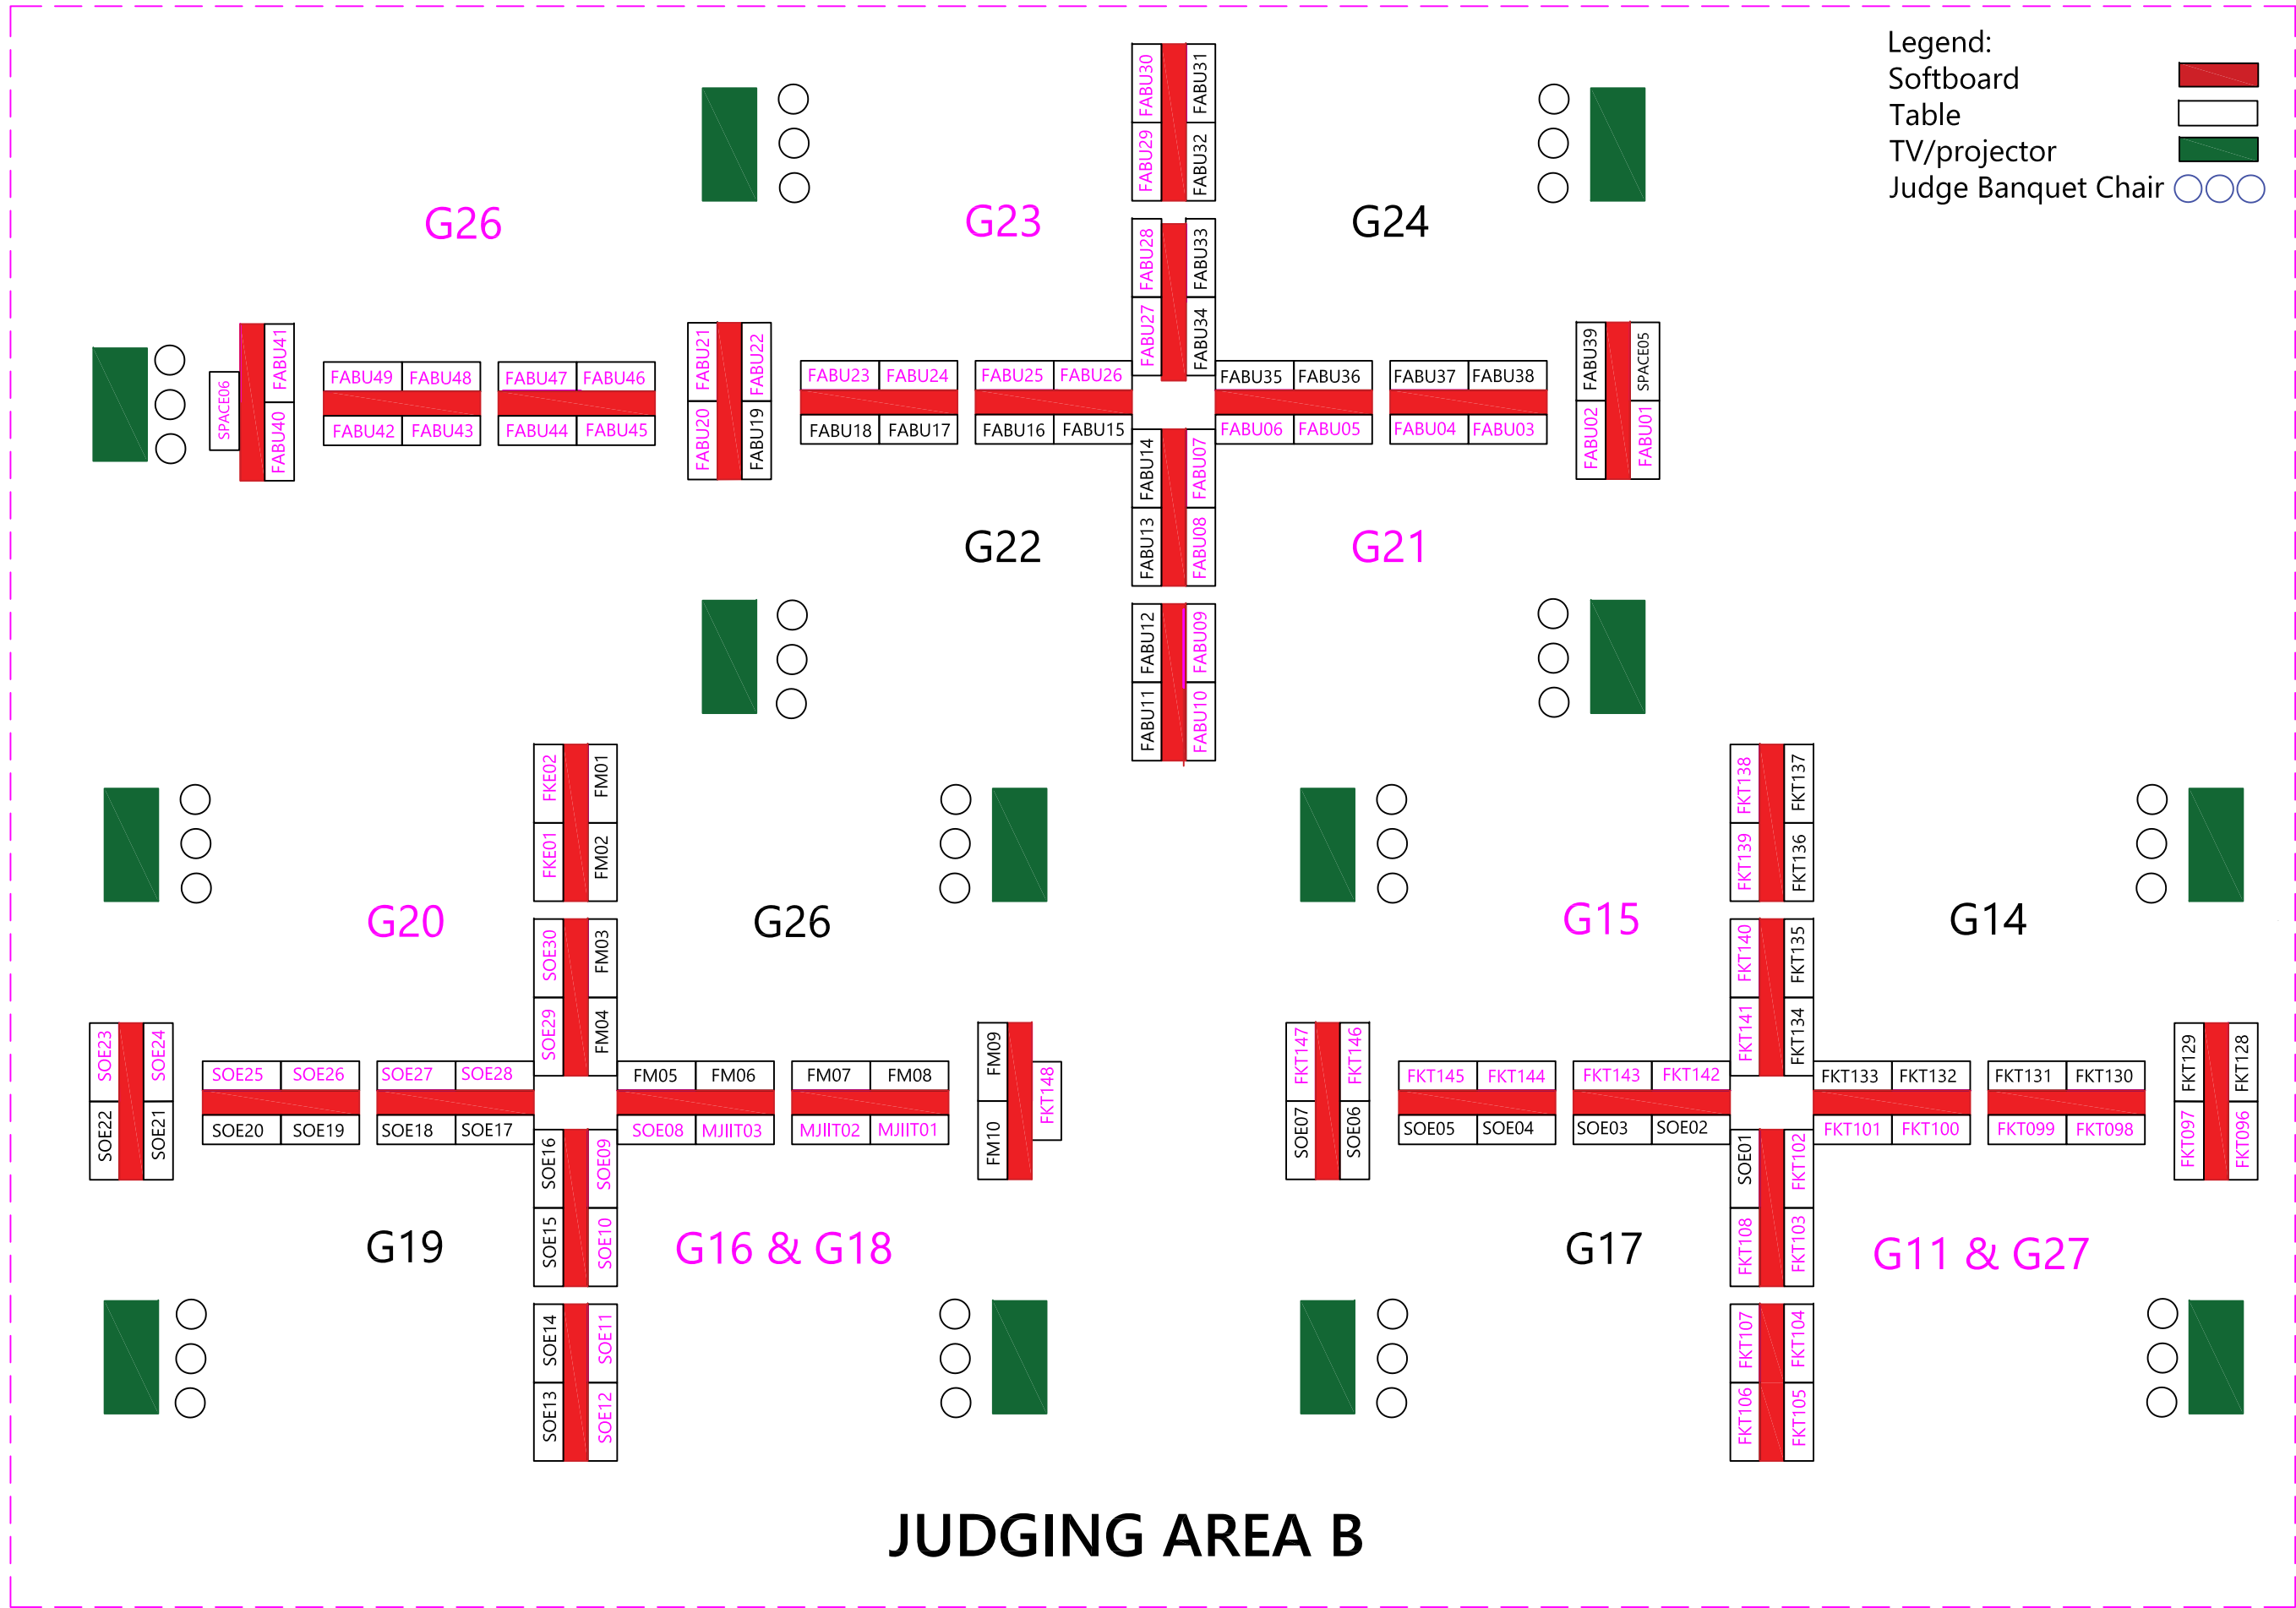

Legend:
 Softboard 
 Table 
 TV/projector 
 Judge Banquet Chair 

JUDGING AREA B